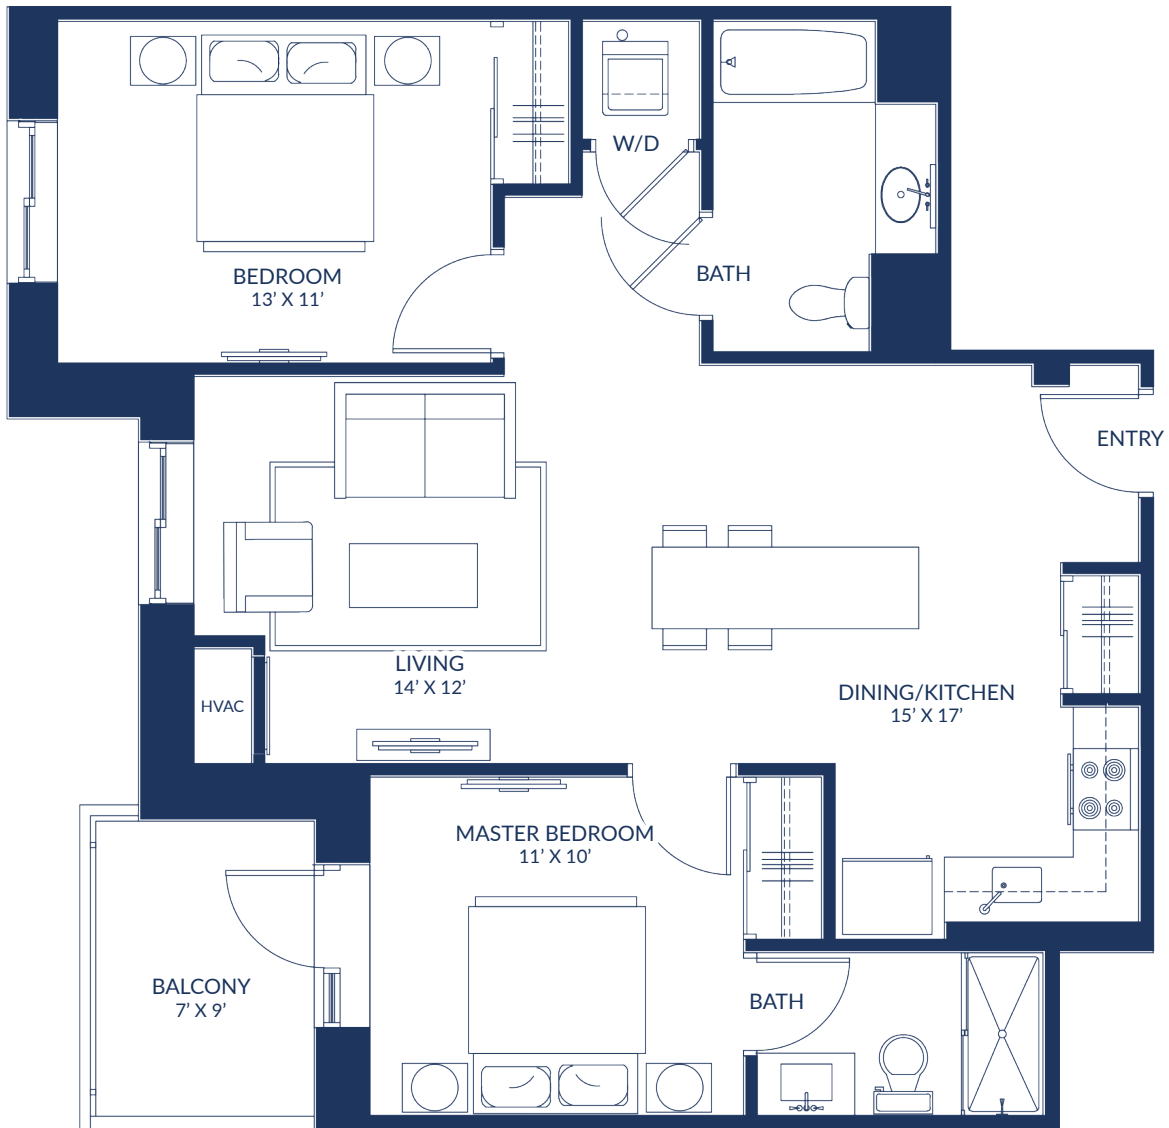

# Residences

AT KANATA LAKES

KanataLakesResidences.com  
613.266.4261

2210-6610

Two Bedroom